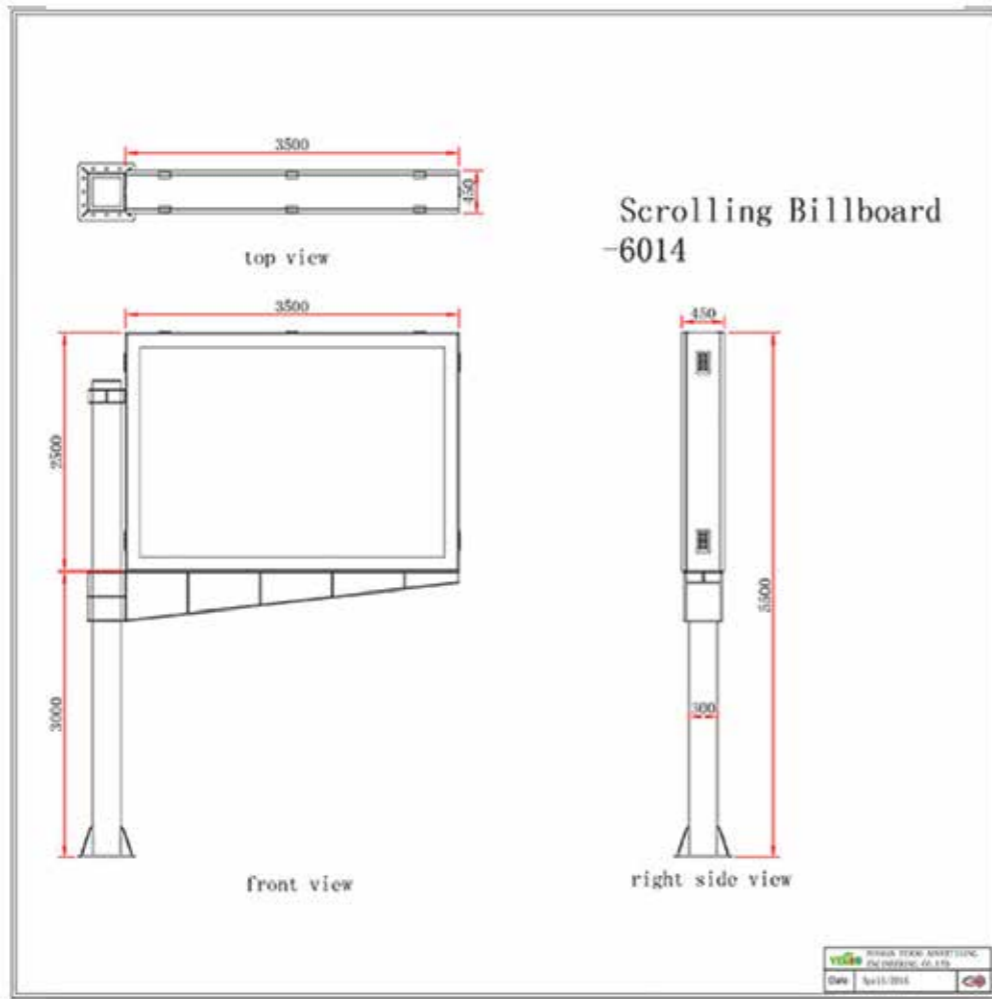

|                  |   |          |
|------------------|---|----------|
|                  | TYPE  | S4-20-06 |
| Standard Size    | SIZE(M)   | 20x6     |
|                  | SIZE(FT)  | 66'x20'  |
| Applicable Media | √ External light doth √ The light doth √ LED lights |          |

Note: If you have special requirements, BBD can provide customized service for you.

|                  |   |          |
|------------------|---|----------|
|                  | TYPE  | B1-20-06 |
| Standard Size    | SIZE(M)   | 20x6     |
|                  | SIZE(FT)  | 66'x20'  |
| Applicable Media | √ External light doth √ The light doth √ LED lights |          |

Note: If you have special requirements, BBD can provide customized service for you.

∅. 1:500

∅. 1:100