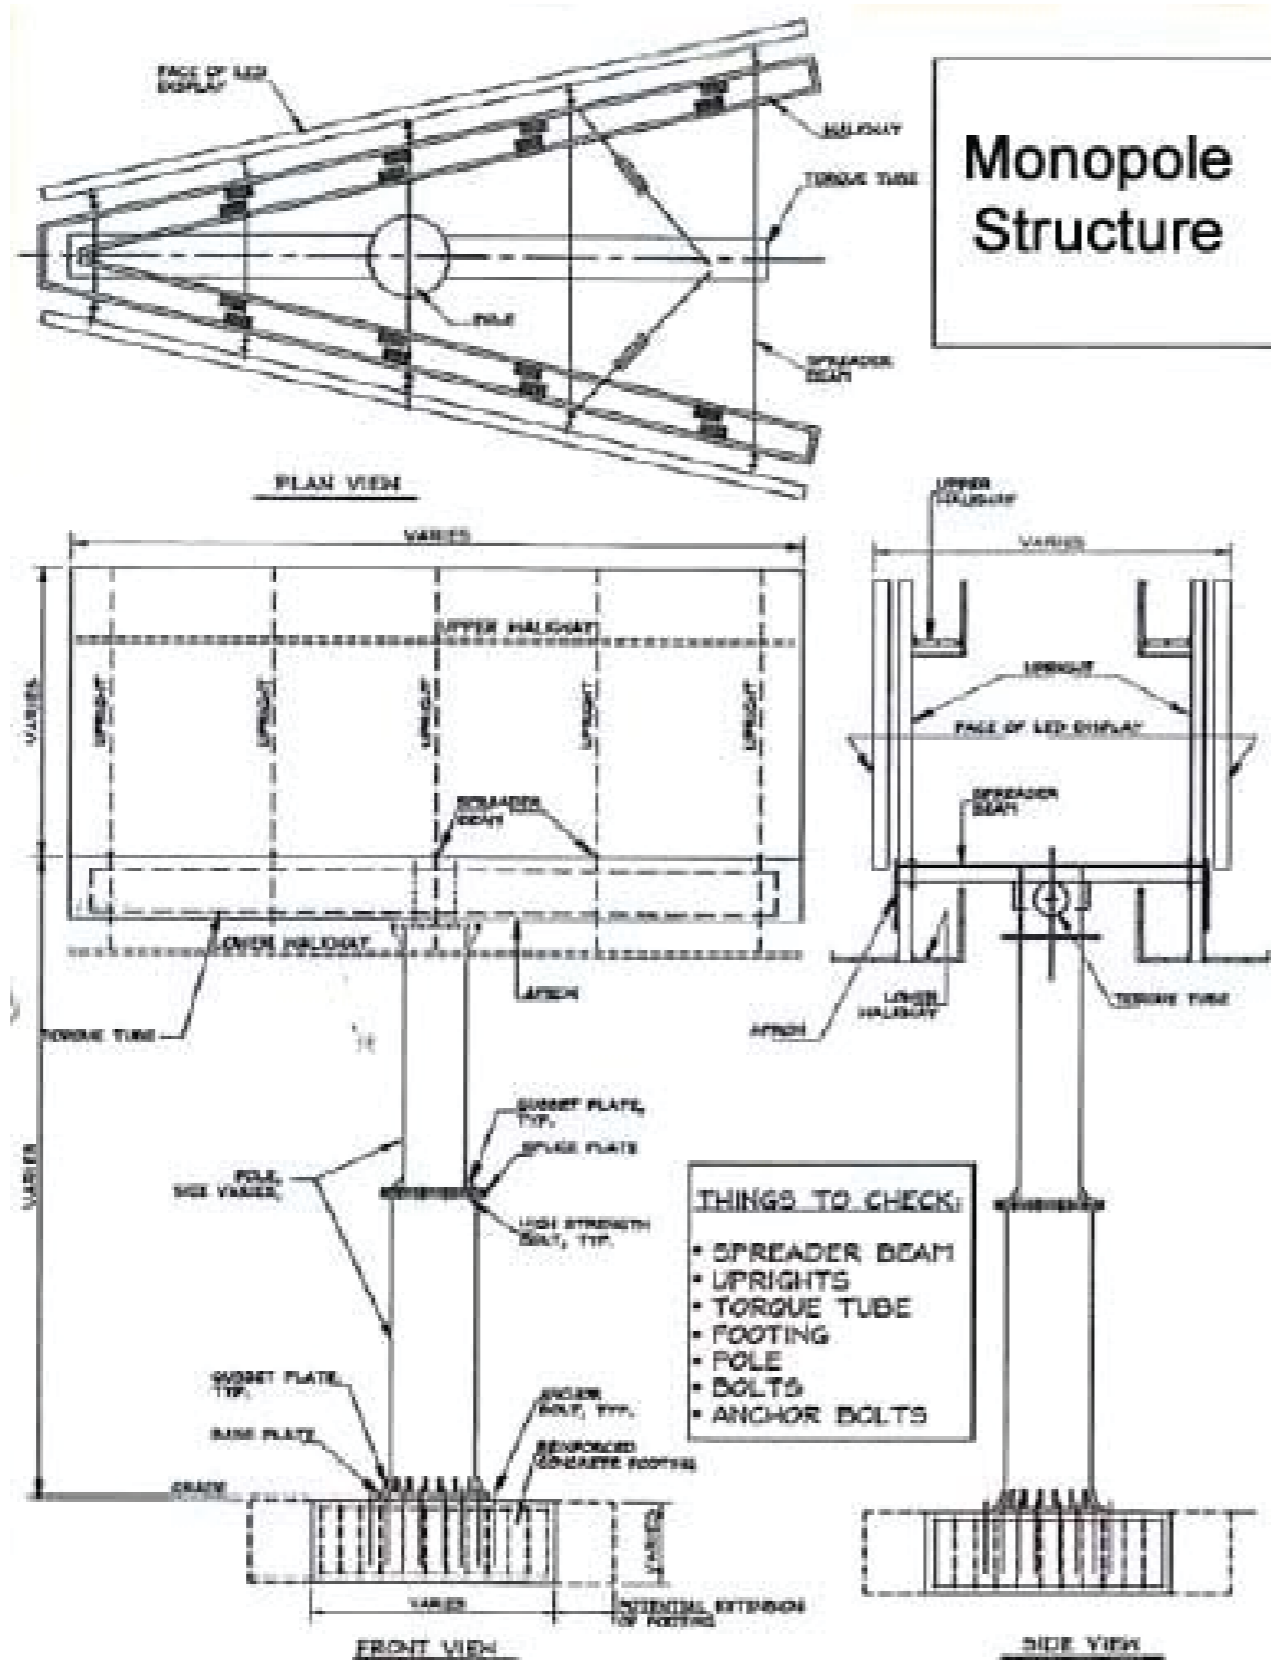

|                  |   |          |
|------------------|---|----------|
|                  | TYPE  | S4-20-06 |
| Standard Size    | SIZE(M)   | 20x6     |
|                  | SIZE(FT)  | 66'x20'  |
| Applicable Media | √ External light doth √ The light doth √ LED lights |          |

Note: If you have special requirements, BBD can provide customized service for you.

|                  |   |          |
|------------------|---|----------|
|                  | TYPE  | B1-20-06 |
| Standard Size    | SIZE(M)   | 20x6     |
|                  | SIZE(FT)  | 66'x20'  |
| Applicable Media | √ External light doth √ The light doth √ LED lights |          |

Note: If you have special requirements, BBD can provide customized service for you.

∅. 1:500

∅. 1:100