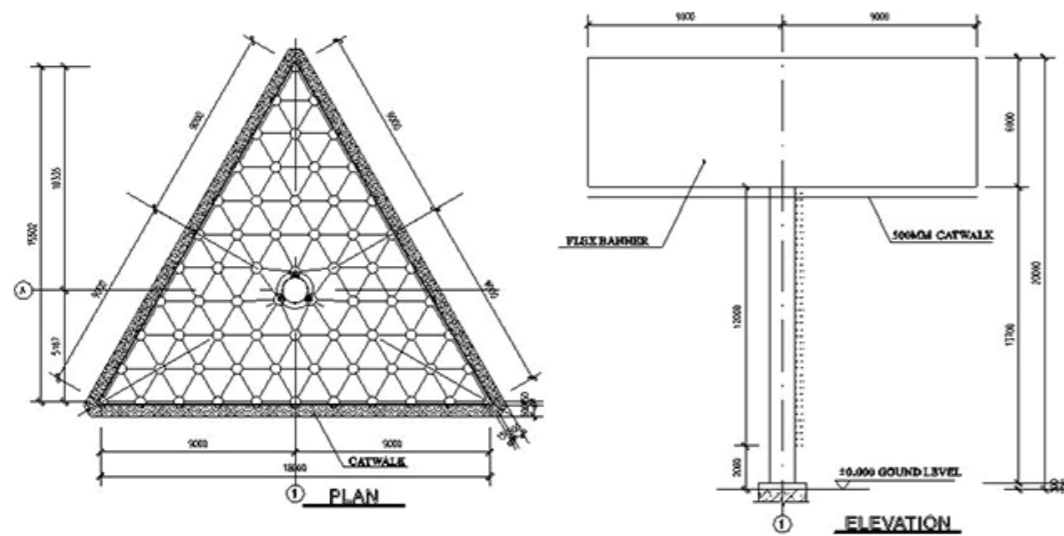

|                  |   |          |
|------------------|---|----------|
|                  | TYPE  | S4-20-06 |
| Standard Size    | SIZE(M)   | 20x6     |
|                  | SIZE(FT)  | 66'x20'  |
| Applicable Media | √ External light doth √ The light doth √ LED lights |          |

Note: If you have special requirements, BBD can provide customized service for you.

|                  |   |          |
|------------------|---|----------|
|                  | TYPE  | B1-20-06 |
| Standard Size    | SIZE(M)   | 20x6     |
|                  | SIZE(FT)  | 66'x20'  |
| Applicable Media | √ External light doth √ The light doth √ LED lights |          |

Note: If you have special requirements, BBD can provide customized service for you.

∅. 1:500

∅. 1:100