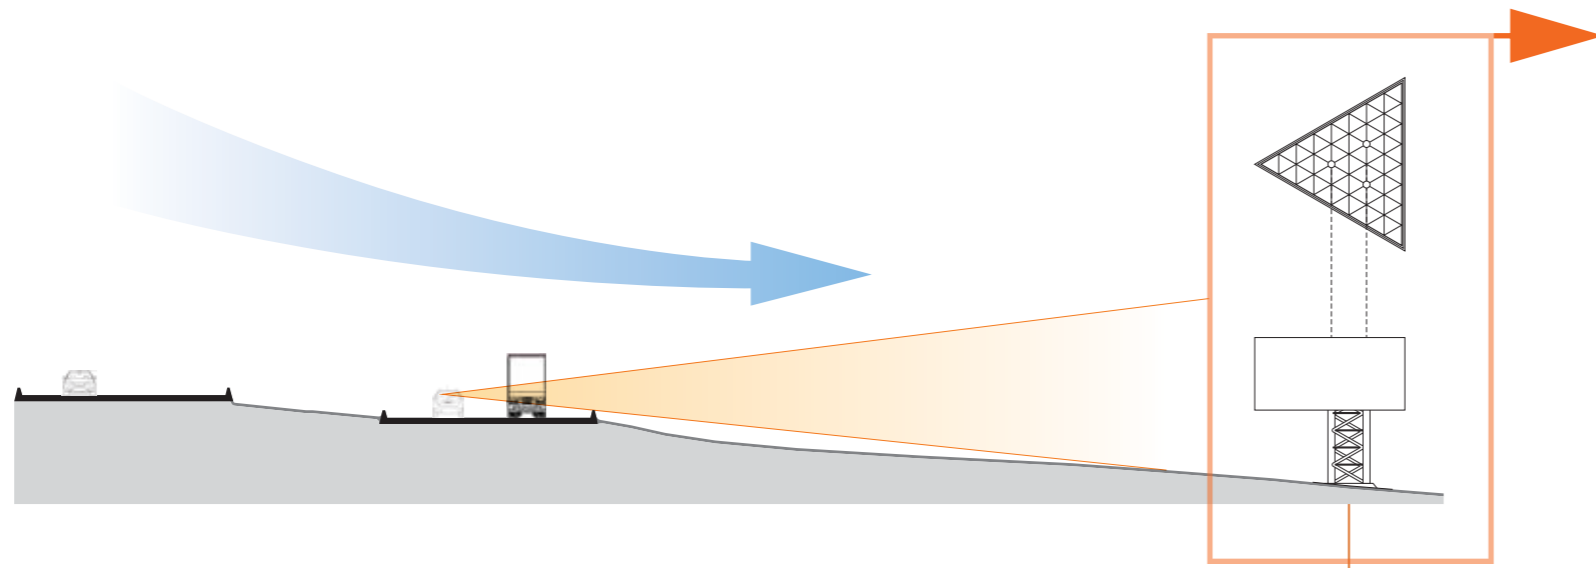

|                  |   |          |
|------------------|---|----------|
|                  | TYPE  | S4-20-06 |
| Standard Size    | SIZE(M)   | 20x6     |
|                  | SIZE(FT)  | 66'x20'  |
| Applicable Media | √ External light doth √ The light doth √ LED lights |          |

Note: If you have special requirements, BBD can provide customized service for you.

|                  |   |          |
|------------------|---|----------|
|                  | TYPE  | B1-20-06 |
| Standard Size    | SIZE(M)   | 20x6     |
|                  | SIZE(FT)  | 66'x20'  |
| Applicable Media | √ External light doth √ The light doth √ LED lights |          |

Note: If you have special requirements, BBD can provide customized service for you.

∅. 1:500

∅. 1:100