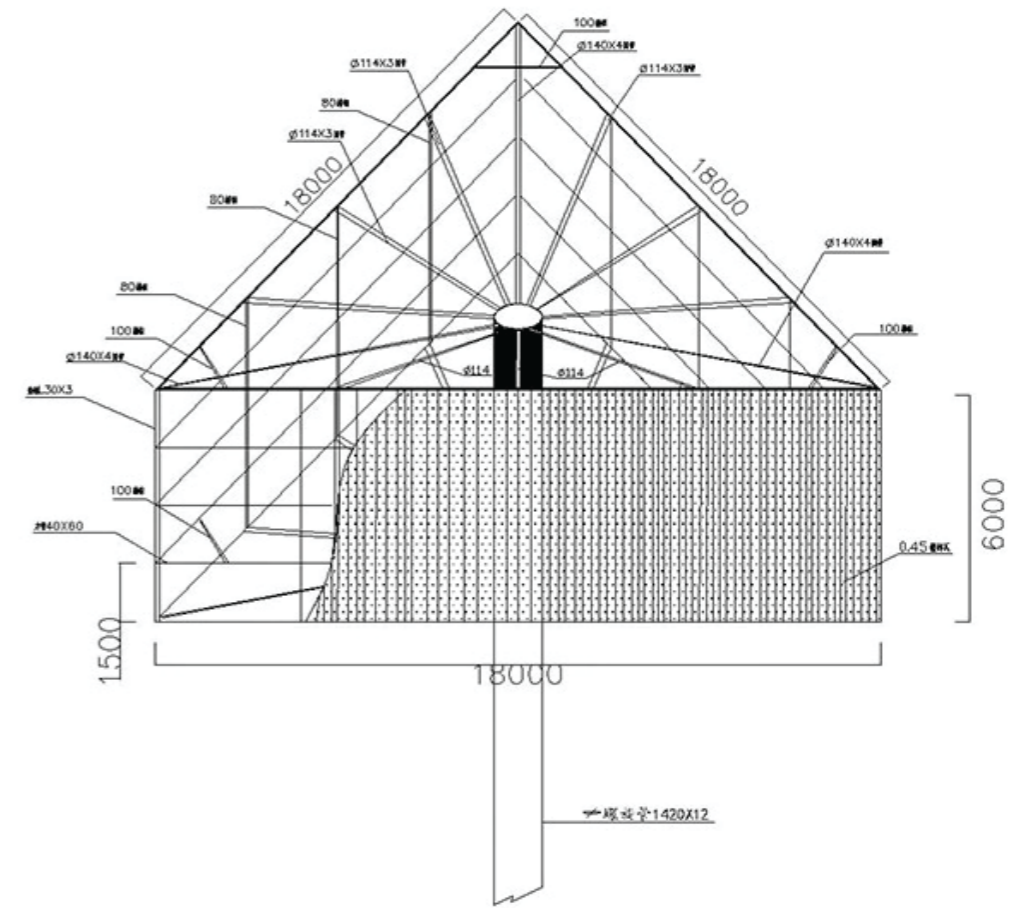

|                  |   |          |
|------------------|---|----------|
|                  | TYPE  | S4-20-06 |
| Standard Size    | SIZE(M)   | 20x6     |
|                  | SIZE(FT)  | 66'x20'  |
| Applicable Media | √ External light doth √ The light doth √ LED lights |          |

Note: If you have special requirements, BBD can provide customized service for you.

|                  |   |          |
|------------------|---|----------|
|                  | TYPE  | B1-20-06 |
| Standard Size    | SIZE(M)   | 20x6     |
|                  | SIZE(FT)  | 66'x20'  |
| Applicable Media | √ External light doth √ The light doth √ LED lights |          |

Note: If you have special requirements, BBD can provide customized service for you.

∅. 1:500

∅. 1:100